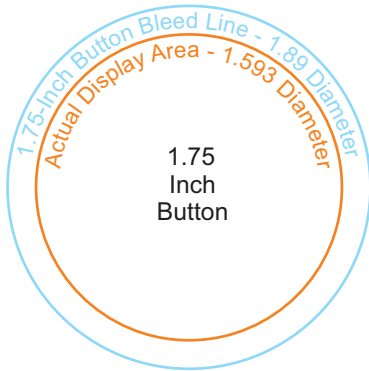

To save this PDF file:  
Right click anywhere on this page, and select the save option  
OR  
Locate and left click the "Save" icon on this page  
Then save the file to your computer

*Your design is the most important part of your button.  
The display area is the front flat area of button, before  
it starts to curve around the edge of the button.  
The bleed area is so that your background colors go all  
the way around the edge of the button to the back.*