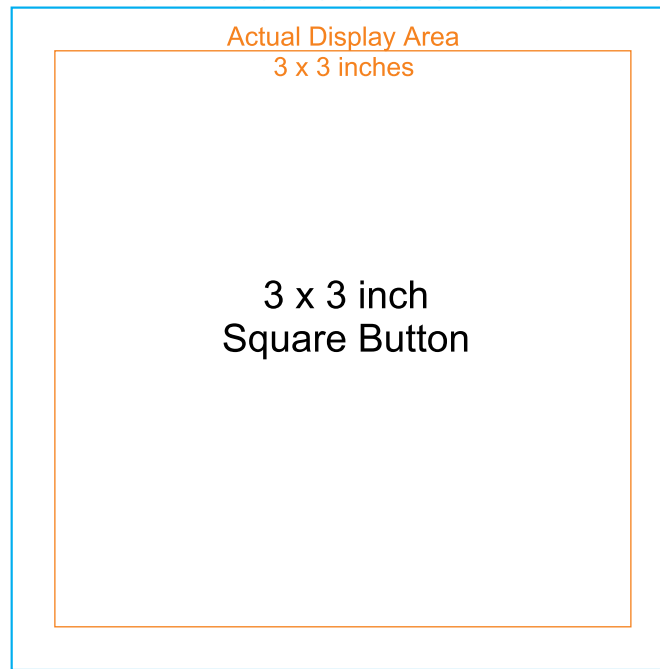

Button Bleed Line - 3.45 x 3.45 inches

*Your design is the most important part of your button.
The display area is the front flat area of button, before
it starts to curve around the edge of the button.
The bleed area is so that your background colors go all
the way around the edge of the button to the back.*