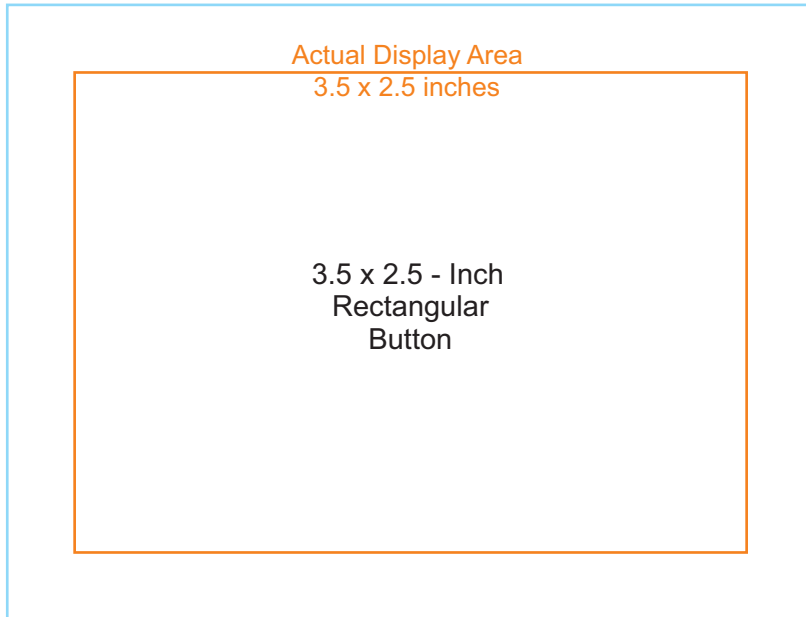

To save this PDF file:
Right click anywhere on this page, and select the save option
OR
Locate and left click the "Save" icon on this page
Then save the file to your computer

Button Bleed Line - 4.202 x 3.204 inches

*Your design is the most important part of your button.
The display area is the front flat area of button, before
it starts to curve around the edge of the button.
The bleed area is so that your background colors go all
the way around the edge of the button to the back.*