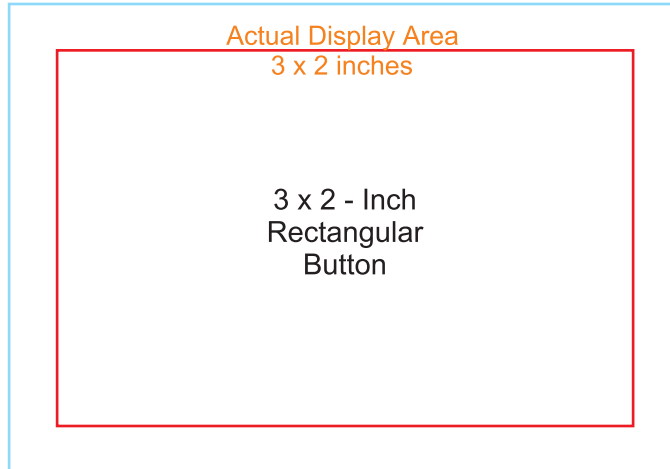

Button Bleed Line - 3.5 x 2.5 inches

*Your design is the most important part of your button.
The display area is the front flat area of button, before
it starts to curve around the edge of the button.
The bleed area is so that your background colors go all
the way around the edge of the button to the back.*