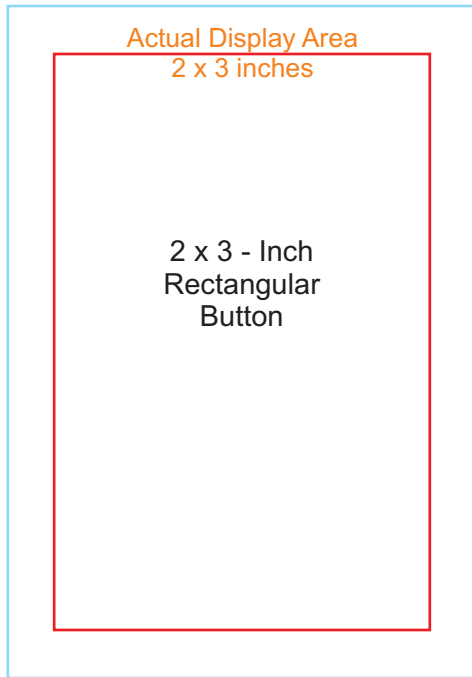

Button Bleed Line - 2.5 x 3.5 inches

*Your design is the most important part of your button. The display area is the front flat area of button, before it starts to curve around the edge of the button. The bleed area is so that your background colors go all the way around the edge of the button to the back. At ButtonStar, you can view the guidelines for preparing your art for buttons; view 1,000's of buttons designs for ideas; get art for you button image; and sent you image directly to ButtonStar.*