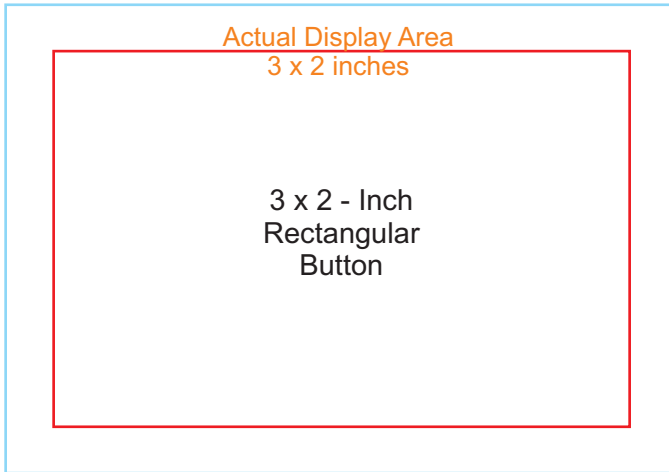

Button Bleed Line - 3.5 x 2.5 inches

*Your design is the most important part of your button.  
The display area is the front flat area of button, before  
it starts to curve around the edge of the button.  
The bleed area is so that your background colors go all  
the way around the edge of the button to the back.  
At ButtonStar, you can view the guidelines for preparing  
your art for buttons; view 1,000's of buttons designs  
for ideas; get art for you button image; and sent you  
image directly to ButtonStar.*